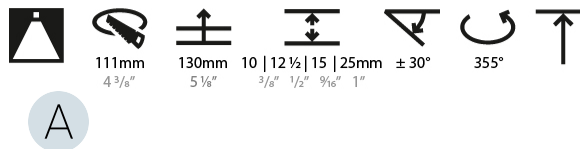

PHYSICAL

Shape: Round
Diameter (mm): 107
Diameter (in): 4 3/16
Height (mm): 112
Height (in): 4 7/16
Ceiling Thickness (mm): 10 / 12.5 / 15 / 25
Ceiling Thickness (in): 3/8 or 1/2 or 9/16 or 1
Min. Recessing Depth (mm): 130
Min. Recessing Depth (in): 5 1/8
Light Distribution: Adjustable / Downlight
Weight (kg): 0.596
Weight (lbs): 1.31
Fixture Finish: SSR / BKV / CWI / CRY / HAB / LAG / UFT / ITA / RUA / RUR / MIC / FTG / MYG / TWT / LOD / PUS / FRO / FUP / KIA / POP / BLS / SPG / MEY / GOH / GUM / CHC / COM / ABZ / JAG / OBR / MOS / ROR
Fixture Material: Aluminum Die Cast
Cut-out Measurements: Ø 111mm / 4 3/8"
Upon Request: Unique Ceiling Thickness

ELECTRICAL

Lamp Type: LED (Zhaga Standard)
Input Wattage (W): 13.2 / 16.5
Total Output Wattage (W): 12.1 / 14.7
Dimming: Tri-Mode (Non-Dimming and Phase Dimming (120Vac only) and 0-10V Dimming)
Driver Included: No
Driver Location: Recessed Housing
Driver Type: Constant Current - Universal
Driver Class: Class 2
Housing: See components
Input Voltage (V): 120 - 277
Constant Current (MA): 350

LED

Number of LEDs: 1
Color Temperature (°K): 2700 / 3000 / 3500 / 4000
Max. Delivered Lumen (lm): 850 / 950 / 1019 / 1040
Nominal Lumen (lm): 960 / 1070 / 1156 / 1180
CRI: >90 CRI
Lamp Life (hrs): 50000
Upon Request: RGB-W Tunable White Special Color Temperature Special LED

OPTICAL

Reflector: 10
Adjustability: Rotational 355°; Tilt 30°
Upon Request: Special Beam Angles

RATINGS AND CERTIFICATIONS